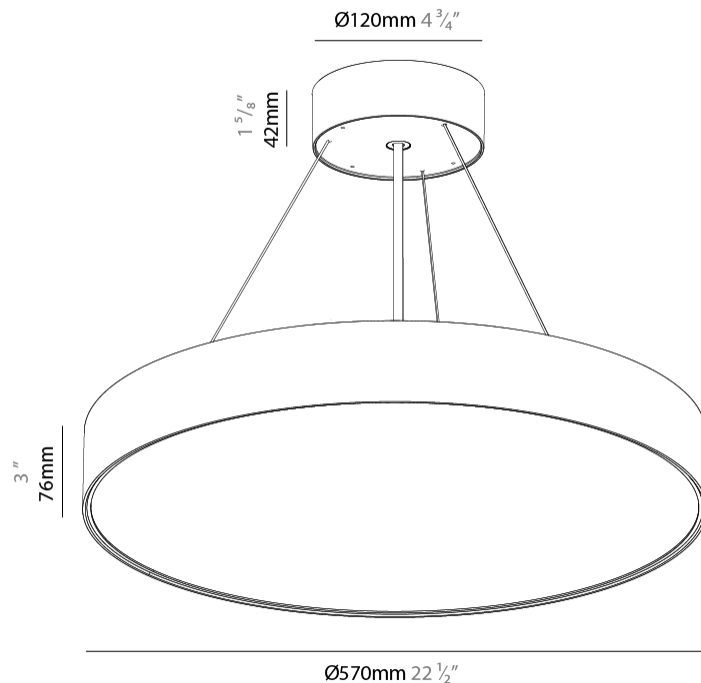

GENERAL

Series: Sign EVO
Partner: Prolicht
Division: Architectural
Installation: Suspension
Product Type: Pendant
Mounting Location: Ceiling
Light Distribution: Direct

PHYSICAL

Shape: Round
Diameter (mm): 570
Diameter (in): 22 7/16
Height (mm): 82
Height (in): 3 1/4
Weight (kg): 6.5
Diffuser: PMMA - Opal / Microprism / Clear Microprism
Fixture Finish: SSR / BKV / CWI / CRY / HAB / UFT / ITA / RUA / FTG / MYG / LOD / PUS / FRO / FUP / KIA / POP / BLS / SPG / MEY / GOH / CHC / COM / ABZ / JAG / OBR / MOS / ROR
Fixture Material: PMMA / Extruded Aluminum / Steel
Cable Details: 2000mm or 6000mm Transparent Cable

ELECTRICAL

Lamp Type: LED (Zhaga Standard)
Input Wattage (W): 52.6
Total Output Wattage (W): 45.7
Dimming: Tri-Mode (Non-Dimming and Phase Dimming (120Vac only) and 0-10V Dimming)
Driver Included: Yes
Driver Location: Integrated
Driver Type: Constant Current - Universal
Driver Class: Class 2
Input Voltage (V): 120
Constant Current (mA): 700mA
Upon Request: MATTER Dimming / DALI Dimming (Remote)

LED

Color Temperature (°K): 2700 / 3000 / 3500 / 4000
Max. Delivered Lumen (lm): Max 8256
Nominal Lumen (lm): Mxa 9408
CRI: >90 CRI
Lamp Life (hrs): 50000

OPTICAL

RATINGS AND CERTIFICATIONS

Certified By: Certified for North American Standards
IP rating: IP40