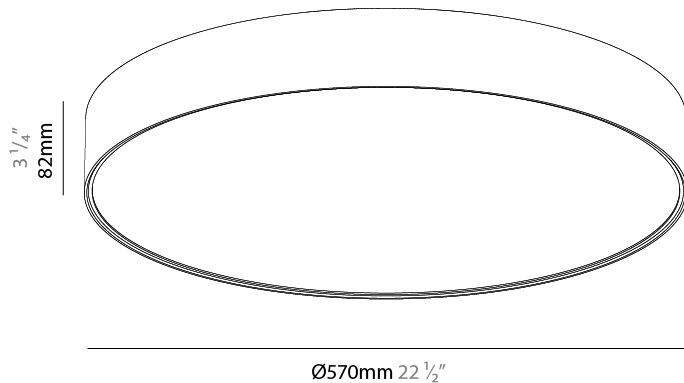

GENERAL

Series: Sign EVO
Partner: Prolicht
Division: Architectural
Installation: Surface
Product Type: Ceiling Surface
Mounting Location: Ceiling
Light Distribution: Direct

PHYSICAL

Shape: Round
Diameter (mm): 570
Diameter (in): 22 7/16
Height (mm): 82
Height (in): 3 1/4
Weight (kg): 6.5
Diffuser: PMMA - Opal / Microprism / Clear Microprism
Fixture Finish: SSR / BKV / CWI / CRY / HAB / UFT / ITA / RUA / FTG / MYG / LOD / PUS / FRO / FUP / KIA / POP / BLS / SPG / MEY / GOH / CHC / COM / ABZ / JAG / OBR / MOS / ROR
Fixture Material: PMMA / Extruded Aluminum / Steel
Upon Request: DALI Dimming / MATTER Dimming

ELECTRICAL

Lamp Type: LED (Zhaga Standard)
Input Wattage (W): 52.6
Total Output Wattage (W): 45.7
Dimming: Tri-Mode (Non-Dimming and Phase Dimming (120Vac only) and 0-10V Dimming)
Driver Included: Yes
Driver Location: Integrated
Driver Type: Constant Current - Universal
Driver Class: Class 2
Input Voltage (V): 120
Constant Current (MA): 700mA
Upon Request: DALI Dimming / MATTER Dimming

LED

Color Temperature (°K): 2700 / 3000 / 3500 / 4000
Max. Delivered Lumen (lm): Max 8256
Nominal Lumen (lm): Mxa 9408
CRI: >90 CRI
Lamp Life (hrs): 50000

OPTICAL

RATINGS AND CERTIFICATIONS

Certified By: Certified for North American Standards
IP rating: IP40
Glare Rating: ≤ 19